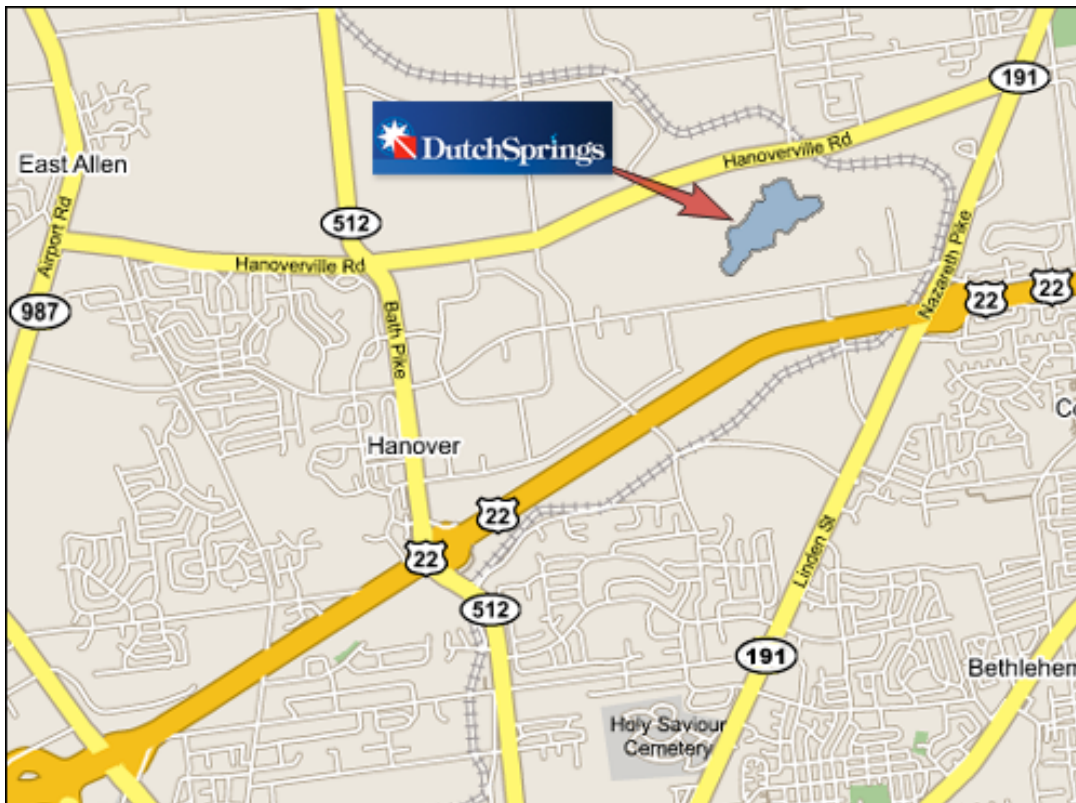

Dutch Springs: Driving Directions

4733 Hanoverville Road, Bethlehem, PA 18020, Phone: 610-759-2270, www.dutchsprings.com

From Harrisburg Area...

East on I-78 to Rt. 22 to Rt. 191 North. Then see local directions.

From New Jersey...

West on I-78 to Rte. 33 (Exit71).
North to Rt. 22 West to Rt. 191 North.
Then see local directions.

From NYC & Long Island...

George Washington Bridge to I-95
South to I-78 West OR Verrazano Bridge to I-278
West to I-95 North to I-78 West. I-78 West to
Rte.33 (Exit71).
North to Rt. 22. West to Rt. 191 North.
Then see local directions below.

From Philadelphia Area...

North on Northeast Ext. (Route 476) to Lehigh Valley
Exit (old exit #33, new exit #56); Rt. 22, East to Rt.
191 North.
Then see local directions.

From Baltimore Area...

North on Rt. 83 to I-78 East to Rt. 22 East to Rt. 191
North.
Then see local directions.

From Pittsburgh Area...

PA Turnpike (I-70/76) East to I-81 North to I-78/Rt. 22
East to Rt. 191 North.
Then see local directions below.

Local directions:

From Rte. 512...

North on Rte. 512 approximately one mile, Turn right onto Hanoverville Road.
Dutch Springs is one mile on right.

From Rte. 191...

North on Rte. 191 approximately one mile, Turn left onto Hanoverville Road.
Dutch Springs is one mile on left

GPS Coordinates 40° 41' 2.77", -75° 21' 19.95"